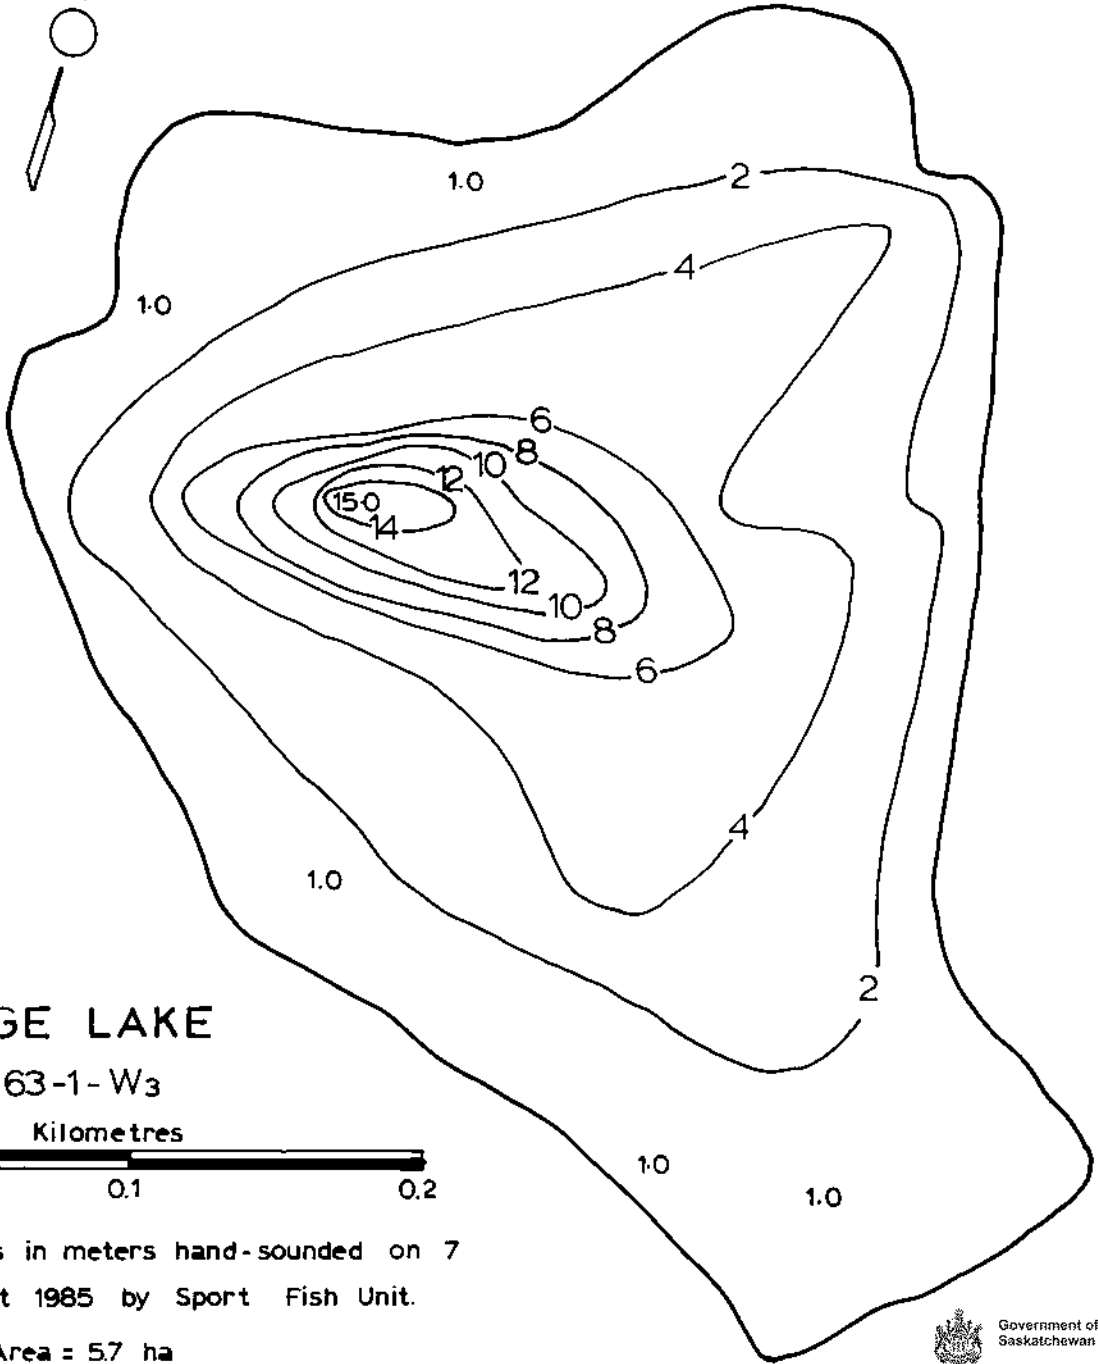

Rock Lake Road

SEEDGE LAKE

22 - 63-1 - W₃

Kilometres

Depths in meters hand-sounded on 7 August 1985 by Sport Fish Unit.

Area = 5.7 ha